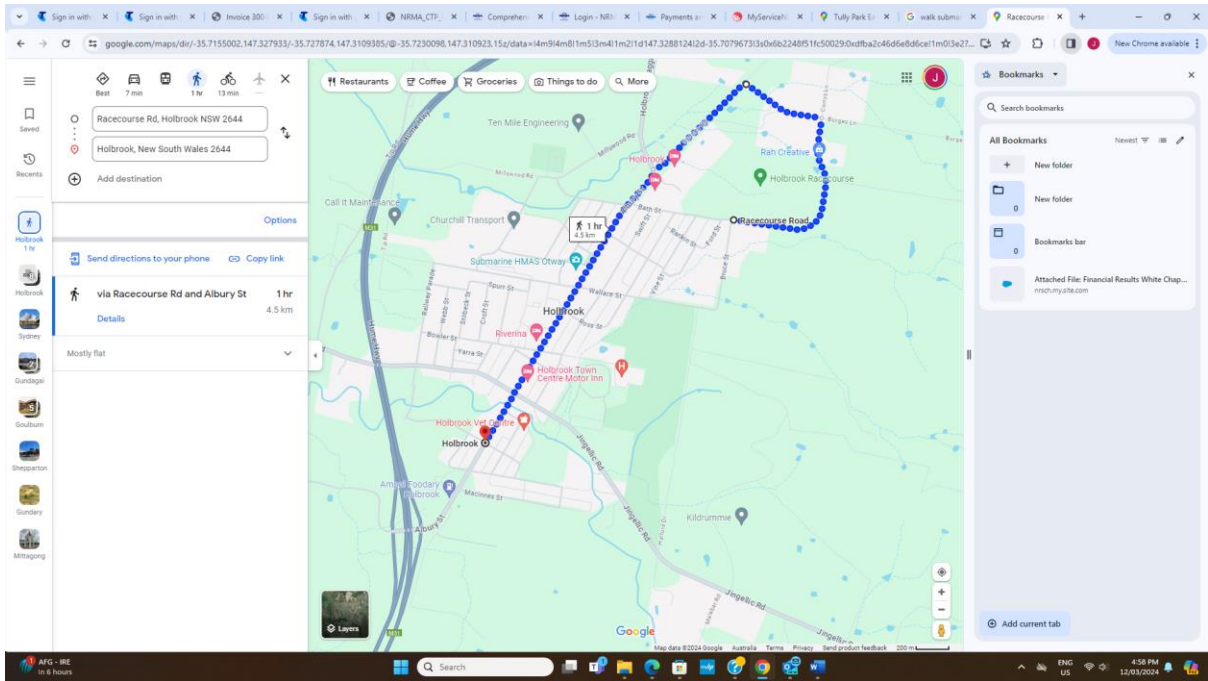

HOLBROOK(RUN THROUGH TOWN AND FINISH AT MEMORIAL SUBMARINE PARK 19/6/24)

PART 1 – (2.1 kms) Commence at Corner of Murray Street and Railway Parade at 2pm

PART 2- (4.5 kms / 6.6Kms)

PART 3- (3.7kms / 10.3 Kms) Complete Inbound at 3.15pm at Submarine Park Albury St, Holbrook.