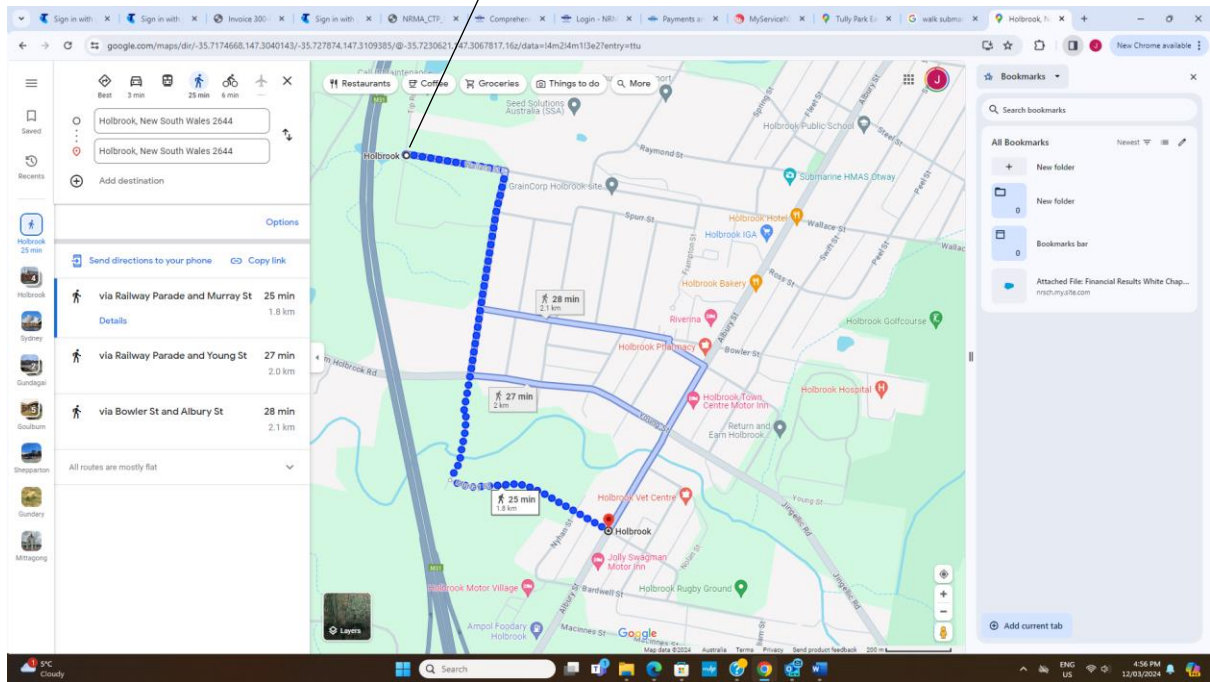

HOLBROOK(RUN THROUGH TOWN AND FINISH AT MEMORIAL SUBMARINE PARK 19/6/24)

PART 1 – (2.1 kms) Commence at Corner of Murray Street and Railway Parade at 2pm

PART 2- (4.5 kms / 6.6Kms)

PART 3- (3.7kms / 10.3 Kms) Complete Inbound at 3.15pm at Submarine Park Albury St, Holbrook.